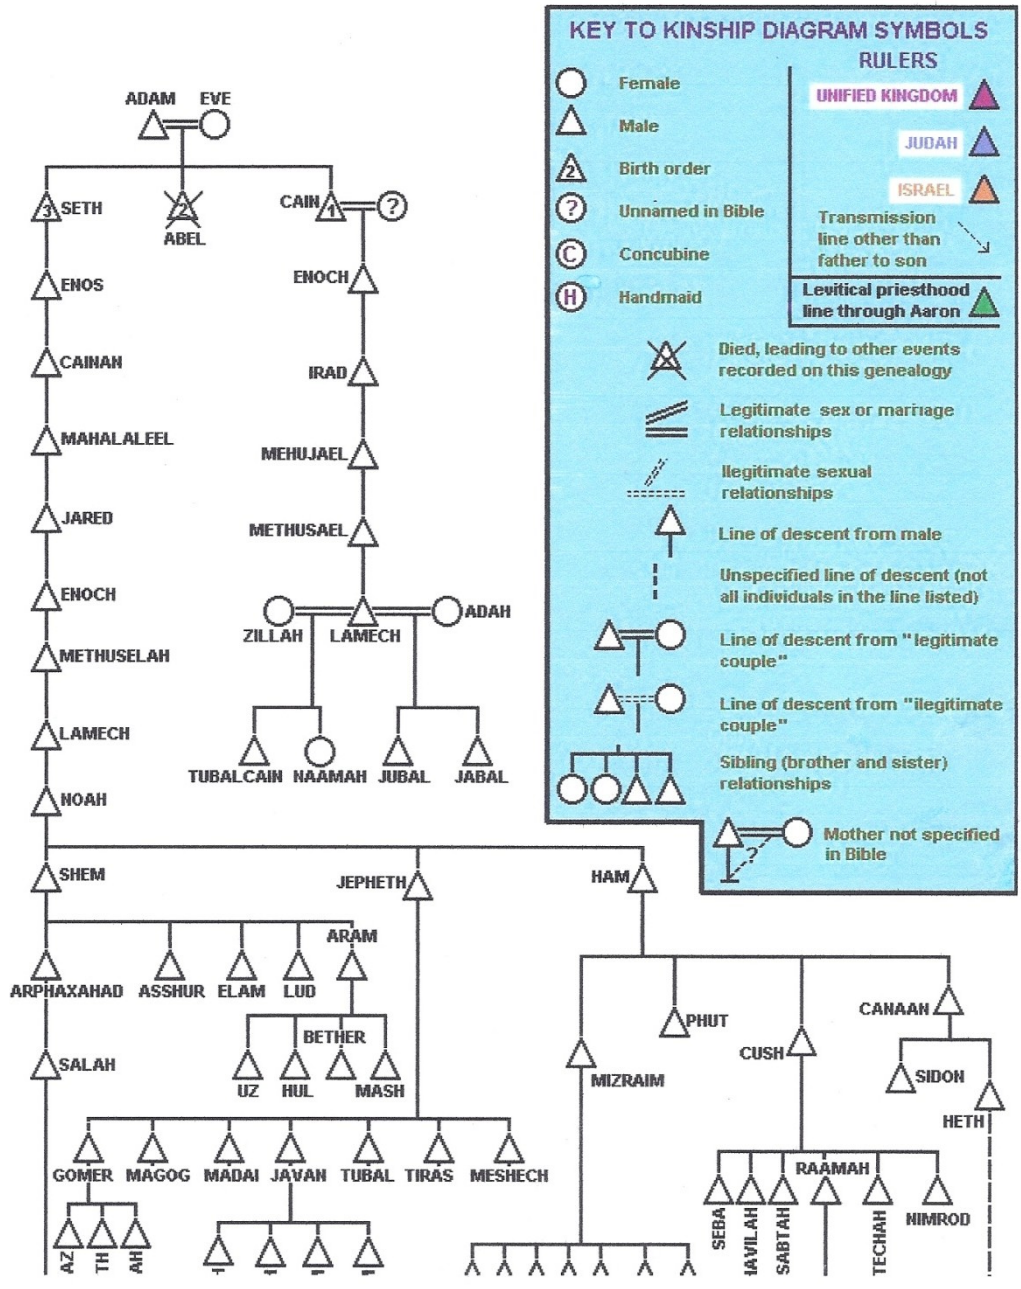

# A BIBLICAL GENEALOGY

### KEY TO KINSHIP DIAGRAM SYMBOLS

○	Female
△	Male
△ <sup>1</sup>	Birth order
△ <sup>?</sup>	Unnamed in Bible
○ <sup>C</sup>	Concubine
○ <sup>H</sup>	Handmaid

#### RULERS

- UNIFIED KINGDOM (Pink triangle)
- JUDAH (Purple triangle)
- ISRAEL (Orange triangle)

Transmission line other than father to son (dashed arrow)

#### Levitical priesthood line through Aaron (Green triangle)

- ⊗ Died, leading to other events recorded on this genealogy
- ≡ Legitimate sex or marriage relationships
- ⋯ Illegitimate sexual relationships
- ↑ Line of descent from male
- ⋮ Unspecified line of descent (not all individuals in the line listed)
- △-○ Line of descent from "legitimate couple"
- △-○ Line of descent from "illegitimate couple"
- Sibling (brother and sister) relationships
- △-○ Mother not specified in Bible