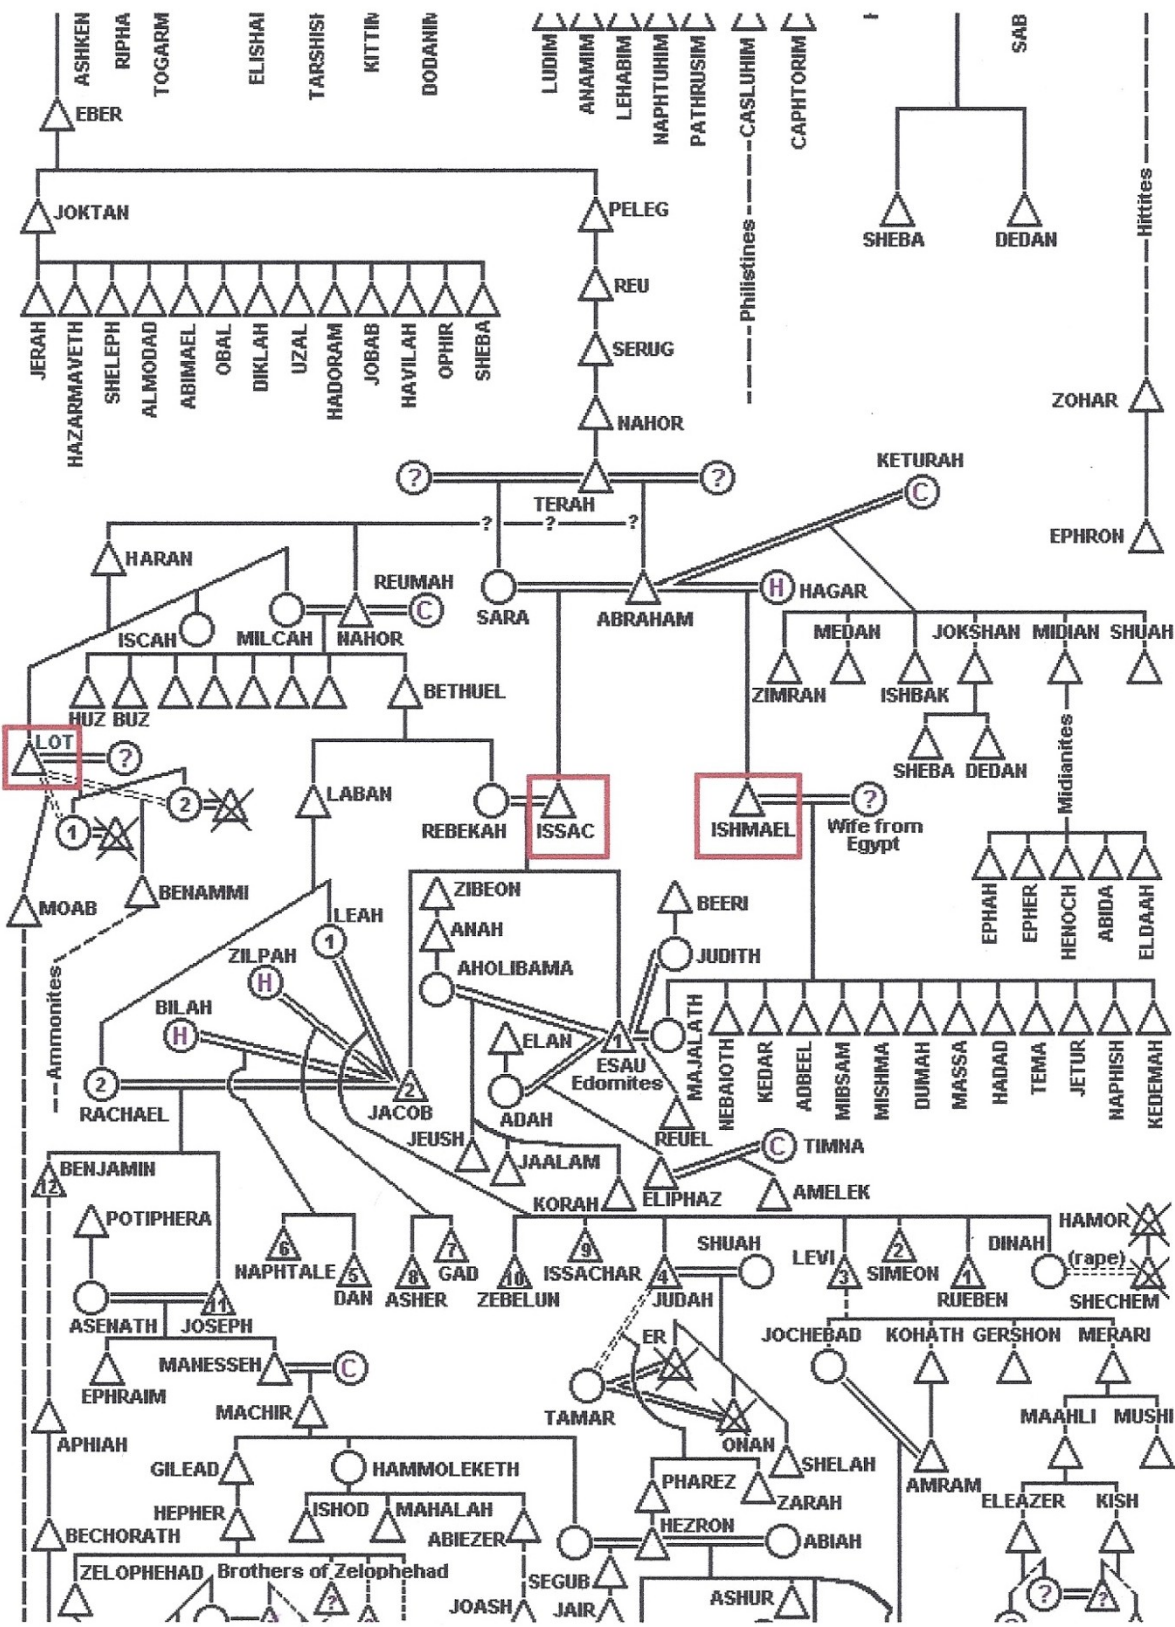

# A BIBLICAL GENEALOGY

### KEY TO KINSHIP DIAGRAM SYMBOLS

○	Female
△	Male
△ <sup>1</sup>	Birth order
△ <sup>?</sup>	Unnamed in Bible
○ <sup>C</sup>	Concubine
○ <sup>H</sup>	Handmaid

#### RULERS

- UNIFIED KINGDOM (Pink triangle)
- JUDAH (Purple triangle)
- ISRAEL (Orange triangle)

Transmission line other than father to son (dashed arrow)

#### Levitical priesthood line through Aaron (Green triangle)

- ⊗ Died, leading to other events recorded on this genealogy
- ≡ Legitimate sex or marriage relationships
- ⋯ Illegitimate sexual relationships
- ↑ Line of descent from male
- ⋮ Unspecified line of descent (not all individuals in the line listed)
- △-○ Line of descent from "legitimate couple"
- △-○ Line of descent from "illegitimate couple"
- Sibling (brother and sister) relationships
- △-○ Mother not specified in Bible