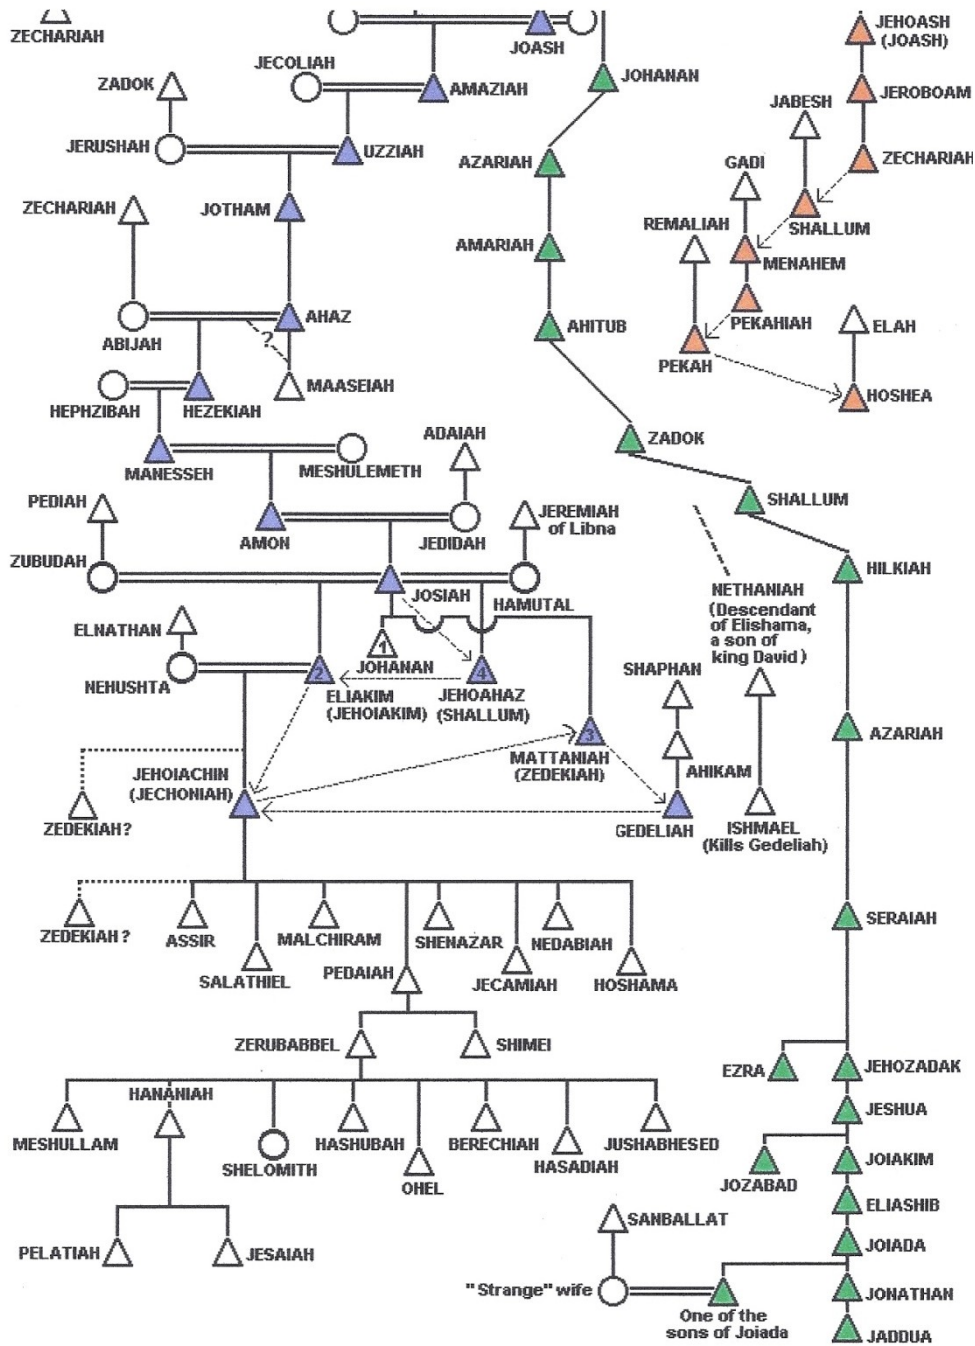

# A BIBLICAL GENEALOGY

### KEY TO KINSHIP DIAGRAM SYMBOLS

○	Female
△	Male
△ <sup>1</sup>	Birth order
△ <sup>?</sup>	Unnamed in Bible
○ <sup>C</sup>	Concubine
○ <sup>H</sup>	Handmaid

#### RULERS

- UNIFIED KINGDOM (Pink triangle)
- JUDAH (Purple triangle)
- ISRAEL (Orange triangle)

Transmission line other than father to son (dashed arrow)

#### Levitical priesthood line through Aaron (Green triangle)

- ⊗ Died, leading to other events recorded on this genealogy
- ≡ Legitimate sex or marriage relationships
- ⋯ Illegitimate sexual relationships
- ↑ Line of descent from male
- ⋮ Unspecified line of descent (not all individuals in the line listed)
- △-○ Line of descent from "legitimate couple"
- △-○ Line of descent from "illegitimate couple"
- Sibling (brother and sister) relationships
- △-○ Mother not specified in Bible